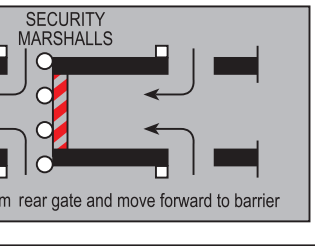

2019 START LAYOUT MAP

← RUNNERS ROUTE

START

VIP

FRANCIS FAREWELL SQUARE

CITY HALL

LOCAL HISTORY MUSEUM

VIP AND VVIP PARKING

WORKSHOP

Dr. AB Xuma Street

Bus Stop (drop & go)

Bus Stop (drop & go)

TOG BAGS

D

E

SAIN PAULS CHURCH