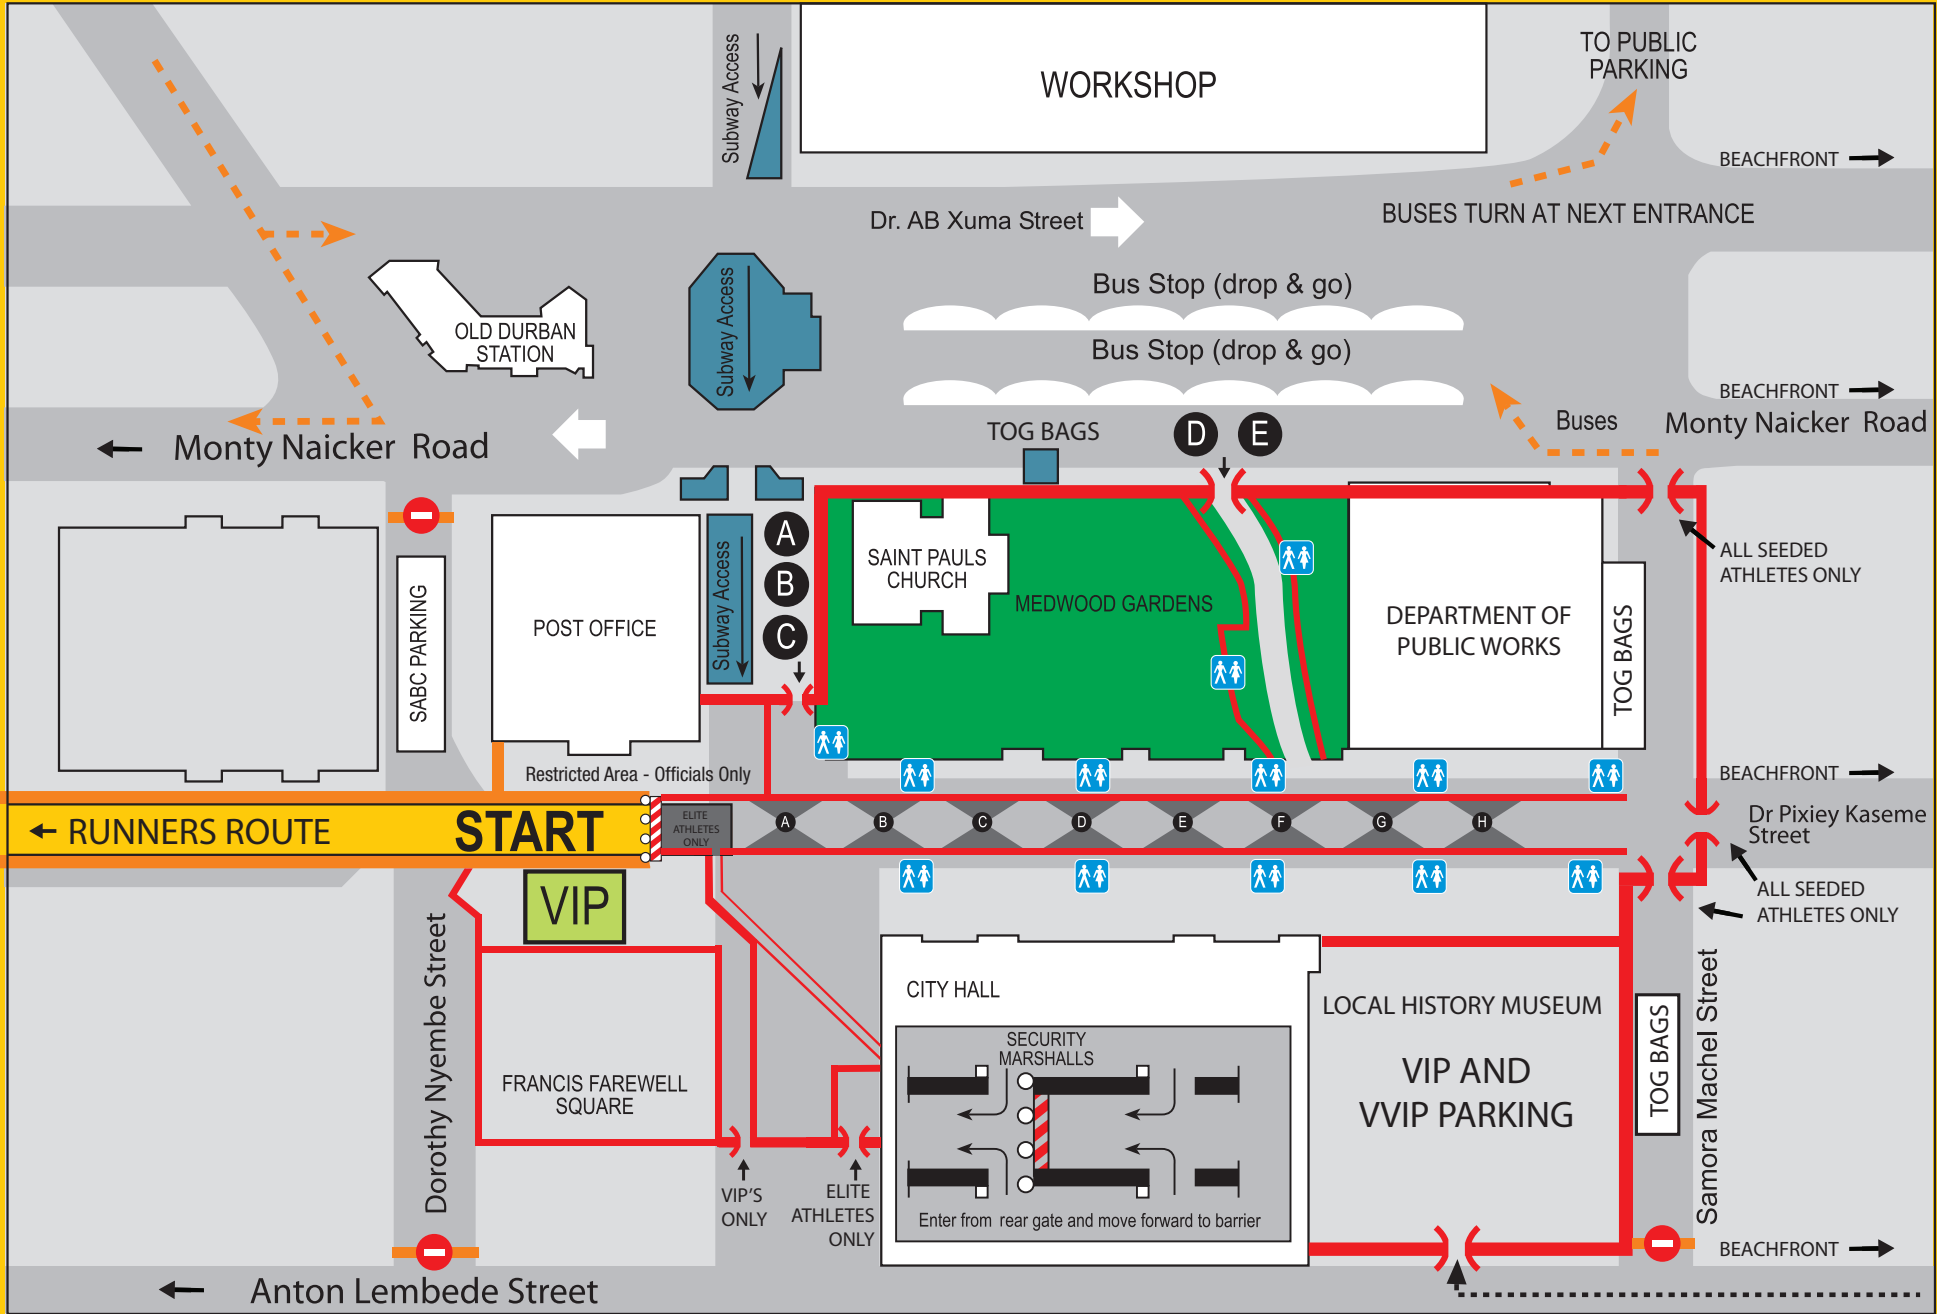

2019 START LAYOUT MAP

← RUNNERS ROUTE

START

VIP

FRANCIS FAREWELL SQUARE

CITY HALL

LOCAL HISTORY MUSEUM

VIP AND VVIP PARKING

WORKSHOP

Dr. AB Xuma Street

Bus Stop (drop & go)

Bus Stop (drop & go)

TOG BAGS

D

E

SAIN PAULS CHURCH

MEDWOOD GARDENS

DEPARTMENT OF PUBLIC WORKS

TOG BAGS

ALL SEEDED ATHLETES ONLY

BEACHFRONT

ALL SEEDED ATHLETES ONLY

Samora Machel Street

BEACHFRONT

TO PUBLIC PARKING

BEACHFRONT

BUSES TURN AT NEXT ENTRANCE

Buses

Monty Naicker Road

Subway Access

Subway Access

Subway Access